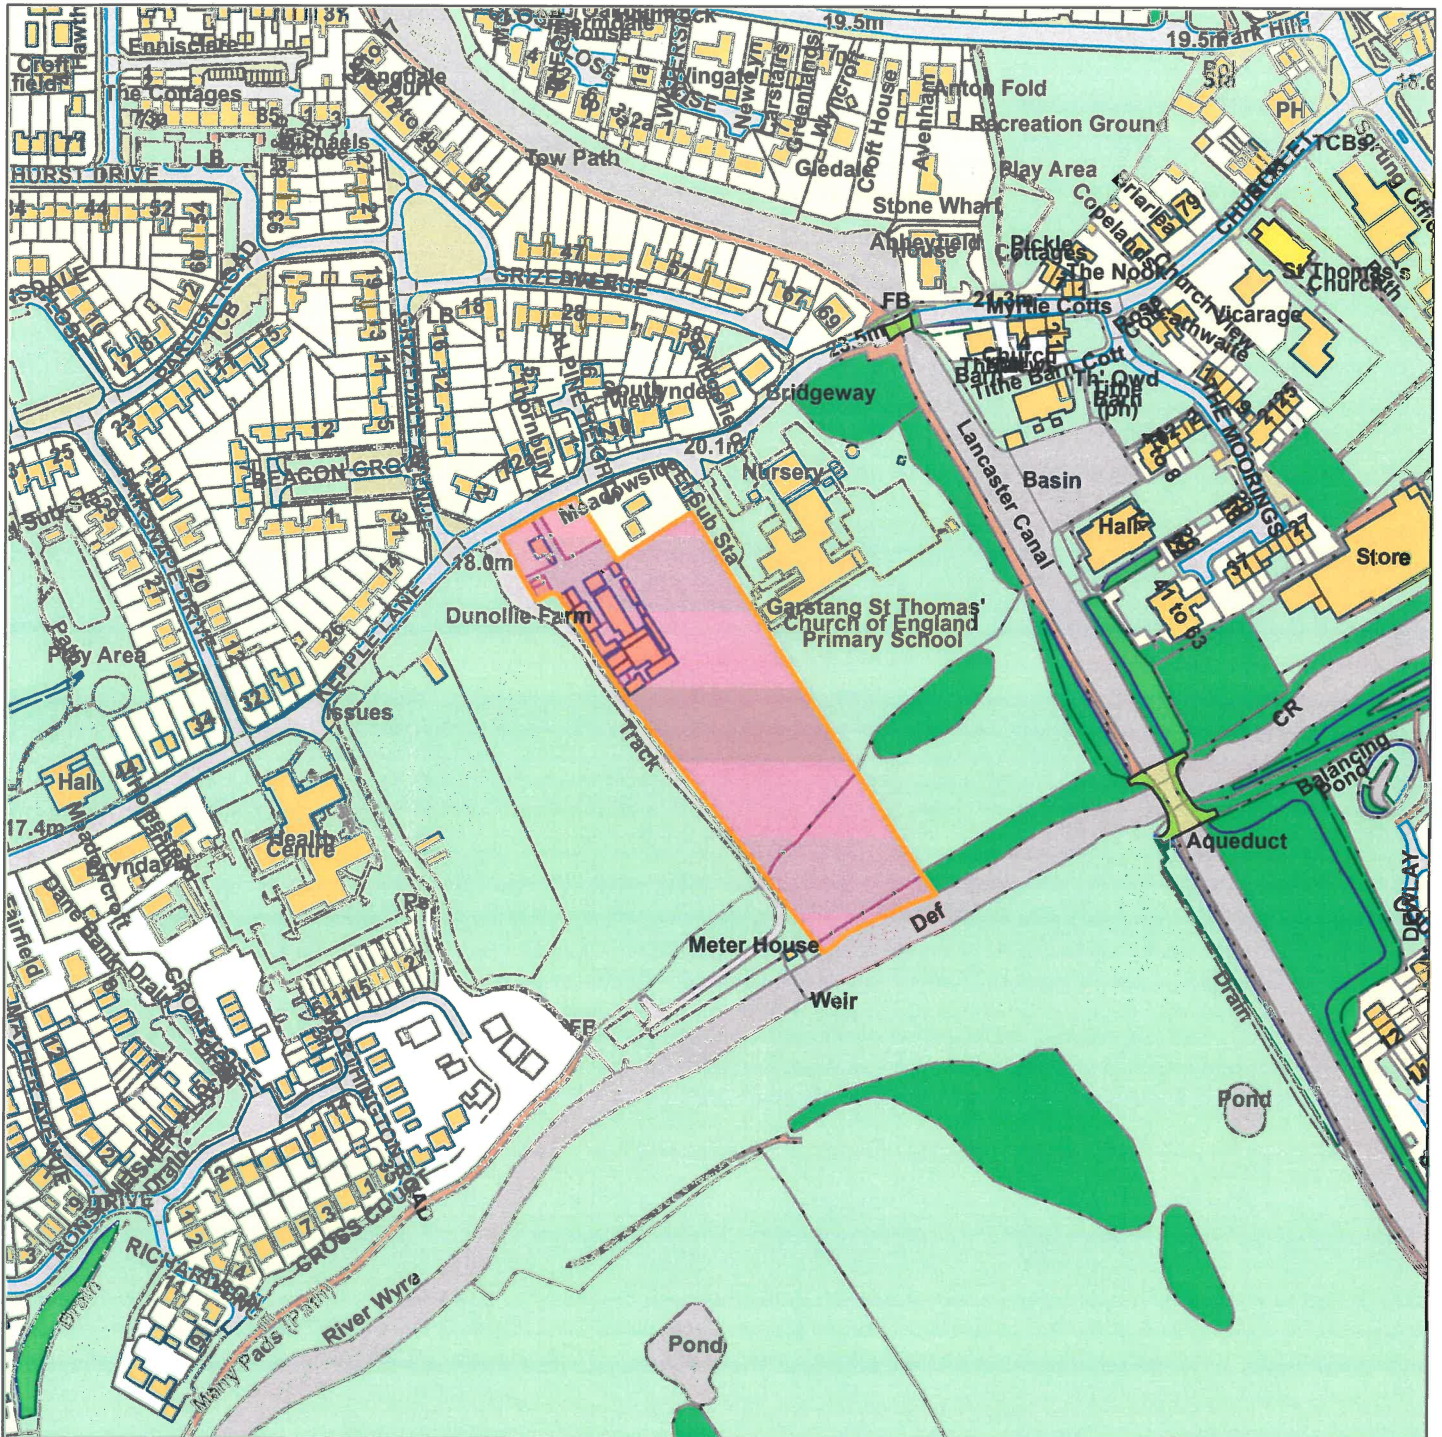

# Planning Committee

19/00687/REMAJ - Dunollie Kepple Lane Garstang

Scale : 1:3453

Reproduced from the Ordnance Survey map with the permission of the Controller of Her Majesty's Stationery Office © Crown Copyright 2012.

Unauthorised reproduction infringes Crown Copyright and may lead to prosecution or civil proceedings.

<b>Organisation</b>	Wyre Council
<b>Department</b>	Planning Department
<b>Comments</b>	Item 3
<b>Date</b>	20 November 2019
<b>SLA Number</b>	100018720